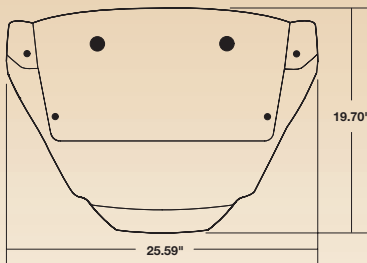

MTS STEREO

[www.LGcommercial.com](http://www.LGcommercial.com)

zenith 

C27J28C

27" CLASS (26.6" DIAGONAL)

DIMENSIONS

REAR JACK PANEL

FRONT JACK PANEL

COLOR TV REMOTE

SPECIFICATIONS

**PANEL**

CRT Panel Type	27"
Display Area	26.6" diagonal
Dimensions (H×W×D)	22.50"x 25.59" x 19.70"
Weight	80.47 Lbs.
Carton Dimensions (H×W×D)	26.18"x 28.78"x 22.83"
Shipping Weight	89.29 lbs
UPC Code	0 44642 70270 0